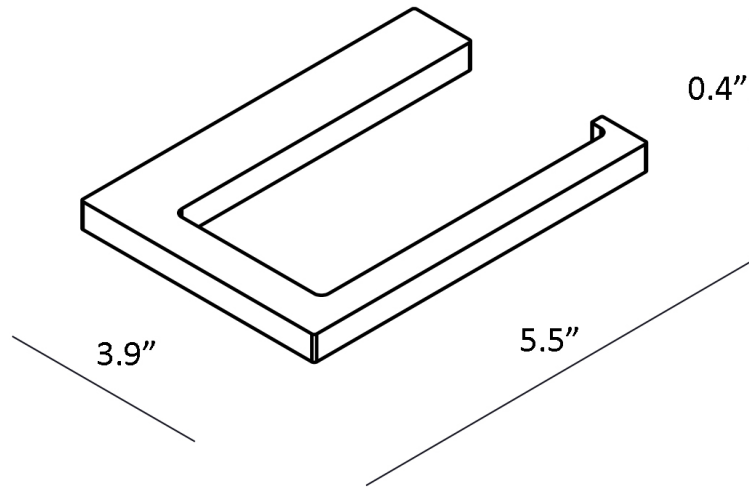

Features

- Toilet Paper Holder
- Polished Chrome Finish
- Solid Brass Base
- Includes Mounting Hardware

Luna WSBC 38004 CR

SKU# | Option:

- Luna WSBC 38004 CR | Polished Chrome

Finishes

 CR Polished Chrome

<p>Collection Luna</p>	<p>Model Luna WSBC 38004 CR</p>	<p>Dimensions Metric <i>1 inch = 2.54 cm</i> <i>1 inch = 25.4 mm</i></p>	 <p>1051 Lea Drive - Collegeville, PA 19426 Tel. 215 513 9400 - Fax 610 831 0215 www.ws bathcollections.com - info@ws bathcollectins.com</p>
-----------------------------------	--	--	---

Product Specs Sheets

Collection
Nwpc

Model |
Nwpc'Y UDE'5: 232

Dimensions Metric
1 inch = 2.54 cm
1 inch = 25.4 mm

WS[®]
BATH
COLLECTIONS

1051 Lea Drive - Collegeville, PA 19426
Tel. 215 513 9400 - Fax 610 831 0215
www.ws bathcollections.com - info@ws bathcollections.com