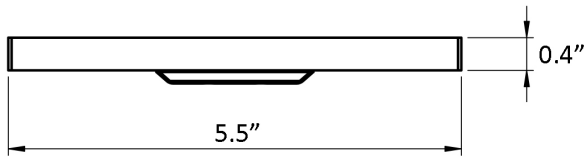

Features

- Toilet Paper Holder
- Polished Chrome Finish
- Solid Brass Base
- Includes Mounting Hardware

Luna WSBC 38004 CR

SKU# | Option:

- Luna WSBC 38004 CR | Polished Chrome

Finishes

 CR Polished Chrome

<p>Collection Luna</p>	<p>Model Luna WSBC 38004 CR</p>	<p>Dimensions Metric <i>1 inch = 2.54 cm</i> <i>1 inch = 25.4 mm</i></p>	 <p>1051 Lea Drive - Collegeville, PA 19426 Tel. 215 513 9400 - Fax 610 831 0215 www.ws bathcollections.com - info@ws bathcollectins.com</p>
-----------------------------------	--	--	---

Product Specs Sheets

Collection
Nwpc

Model |
Nwpc'Y UDE'5: 232

Dimensions Metric
1 inch = 2.54 cm
1 inch = 25.4 mm

WS[®]
BATH
COLLECTIONS

1051 Lea Drive - Collegeville, PA 19426
Tel. 215 513 9400 - Fax 610 831 0215
www.ws bathcollections.com - info@ws bathcollections.com