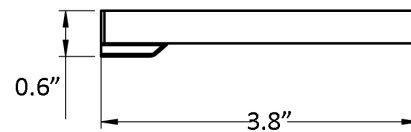

Features

- Toilet Paper Holder
- Polished Chrome Finish
- Solid Brass Base
- Includes Mounting Hardware

Luna WSBC 38004 CR

SKU# | Option:

- Luna WSBC 38004 CR | Polished Chrome

Finishes

 CR Polished Chrome

<p>Collection Luna</p>	<p>Model Luna WSBC 38004 CR</p>	<p>Dimensions Metric <i>1 inch = 2.54 cm</i> <i>1 inch = 25.4 mm</i></p>	 <p>1051 Lea Drive - Collegeville, PA 19426 Tel. 215 513 9400 - Fax 610 831 0215 www.ws bathcollections.com - info@ws bathcollectins.com</p>
-----------------------------------	--	--	---

Product Specs Sheets

Collection
Nwpc

Model |
Nwpc'Y UDE'5: 232

Dimensions Metric
1 inch = 2.54 cm
1 inch = 25.4 mm

WS[®]
BATH
COLLECTIONS

1051 Lea Drive - Collegeville, PA 19426
Tel. 215 513 9400 - Fax 610 831 0215
www.ws bathcollections.com - info@ws bathcollections.com