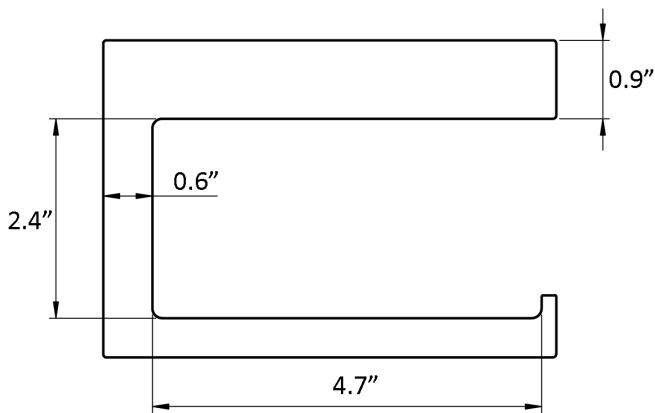

Features

- Toilet Paper Holder
- Polished Chrome Finish
- Solid Brass Base
- Includes Mounting Hardware

Luna WSBC 38004 CR

SKU# | Option:

- Luna WSBC 38004 CR | Polished Chrome

Finishes

 CR Polished Chrome

<p>Collection Luna</p>	<p>Model Luna WSBC 38004 CR</p>	<p>Dimensions Metric <i>1 inch = 2.54 cm</i> <i>1 inch = 25.4 mm</i></p>	 <p>1051 Lea Drive - Collegeville, PA 19426 Tel. 215 513 9400 - Fax 610 831 0215 www.ws bathcollections.com - info@ws bathcollectins.com</p>
-----------------------------------	--	--	---

Product Specs Sheets

Collection
Nwpc

Model |
Nwpc'Y UDE'5: 232

Dimensions Metric
1 inch = 2.54 cm
1 inch = 25.4 mm

WS[®]
BATH
COLLECTIONS

1051 Lea Drive - Collegeville, PA 19426
Tel. 215 513 9400 - Fax 610 831 0215
www.ws bathcollections.com - info@ws bathcollections.com